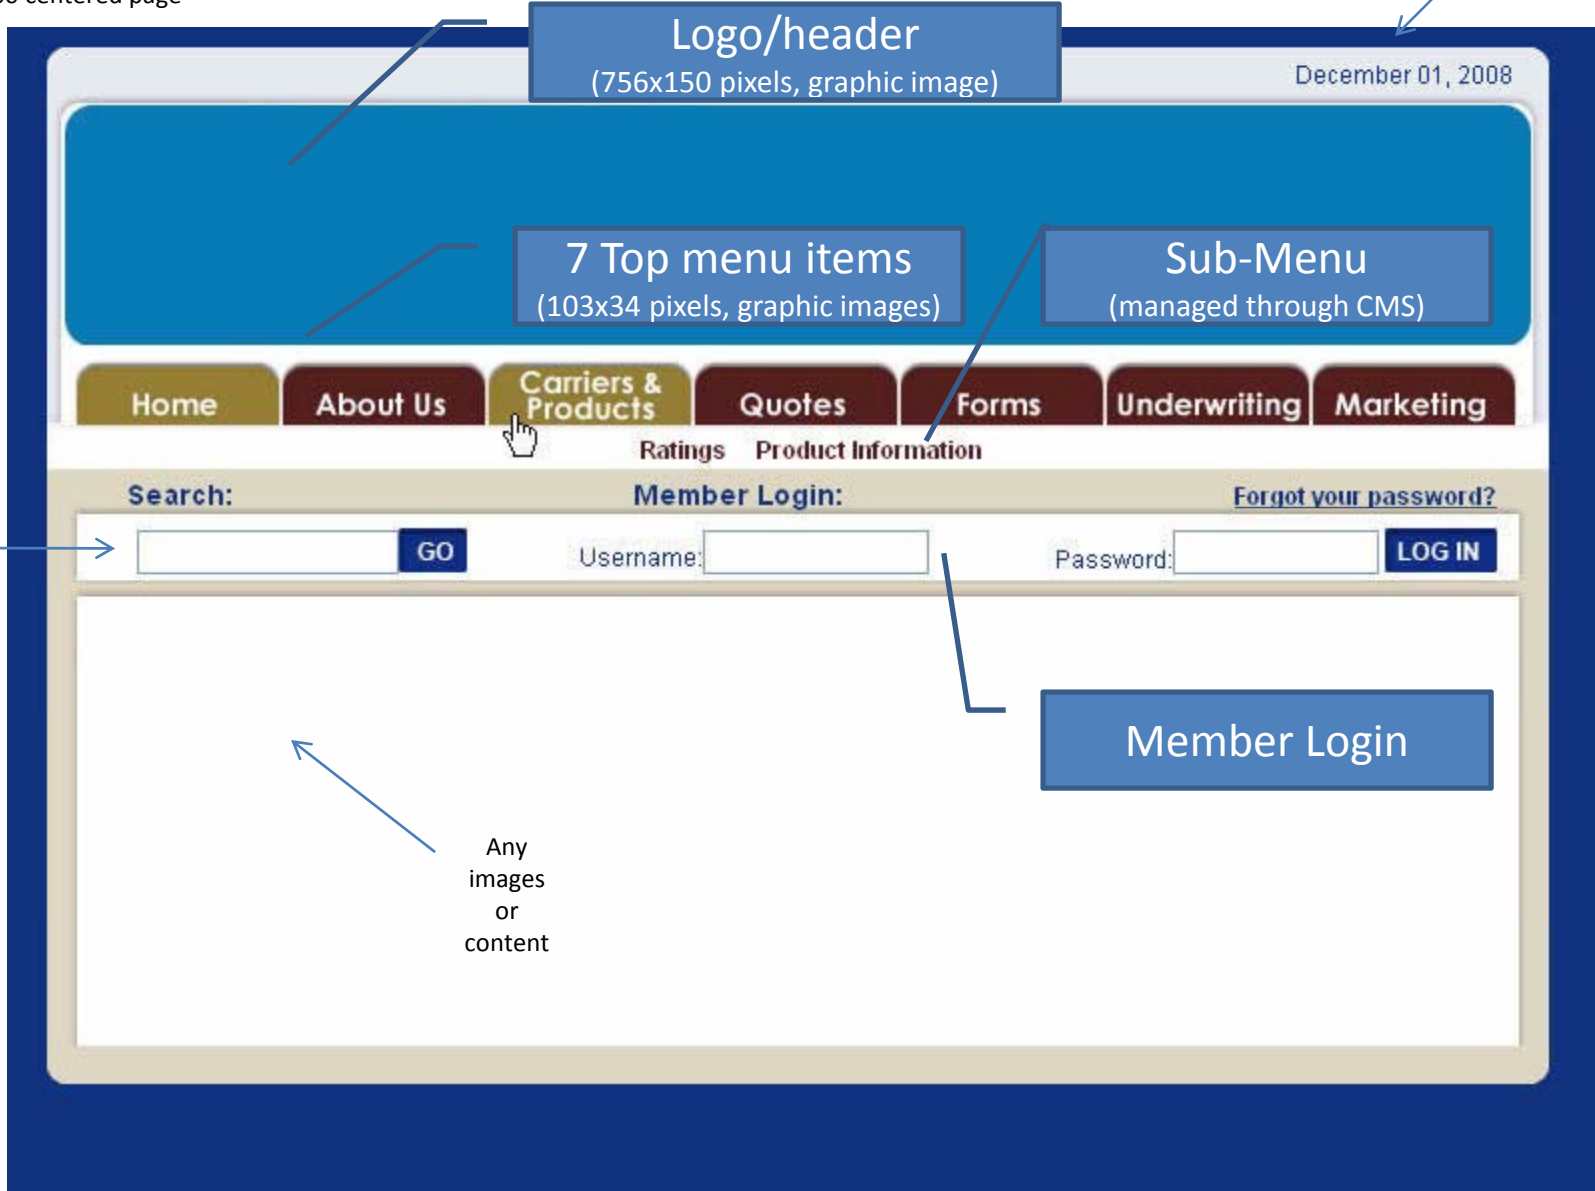

LINKS/GRAPHICS

[sidebar width=160px]

Standard login
fields for
Members

Drop Down Menu
(managed through CMS, can alter
colors, font size)

CONTENT AREA

[Disclaimer](#) | [Privacy Policy](#) | [copyright 2009](#)

Text Links
(managed
through CMS)

TEMPLATE 4

Fixed 800x600 centered page

Automatic Date display

TEMPLATE 5

Text Links
(managed
through CMS)

Home | About Us | Contact Us | Agent Login

} Drop Down
Login/Register
forms

HEADER (749 x 114)

NAVIGATION
[PUSH DOWN MENU]

Pushdown Menu
(managed through CMS, can alter
colors, font size)

CONTENT AREA

Disclaimer | Privacy Policy | copyright 2009

Text Links
(managed
through CMS)